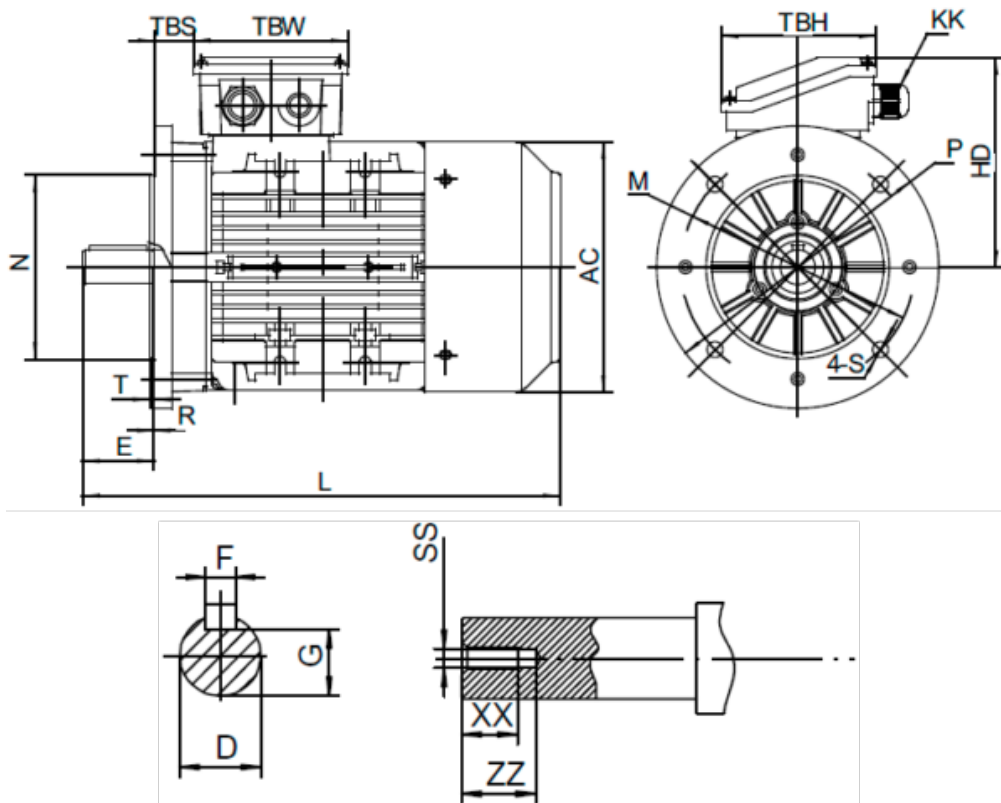

Data Sheet

Article number: 2518011002240140

Description: Kleedrive T3A 132M2-2 11.0kw 2800 rpm UL/CSA
3x400/690V 50 HZ IP55 B5 Eff=82,7%

Measures

AA = 260	L = 460/498	TBH = 118
AC = Ø261	M = Ø265	TBS = 36.5
AD = 323	N = Ø230	TBW = 118
D = Ø38	P = Ø300	XX = 28
E = 80	R = 0	ZZ = 37
F = 10	S = Ø15	
G = 33	SS = M12	
HD = 191	T = 4	